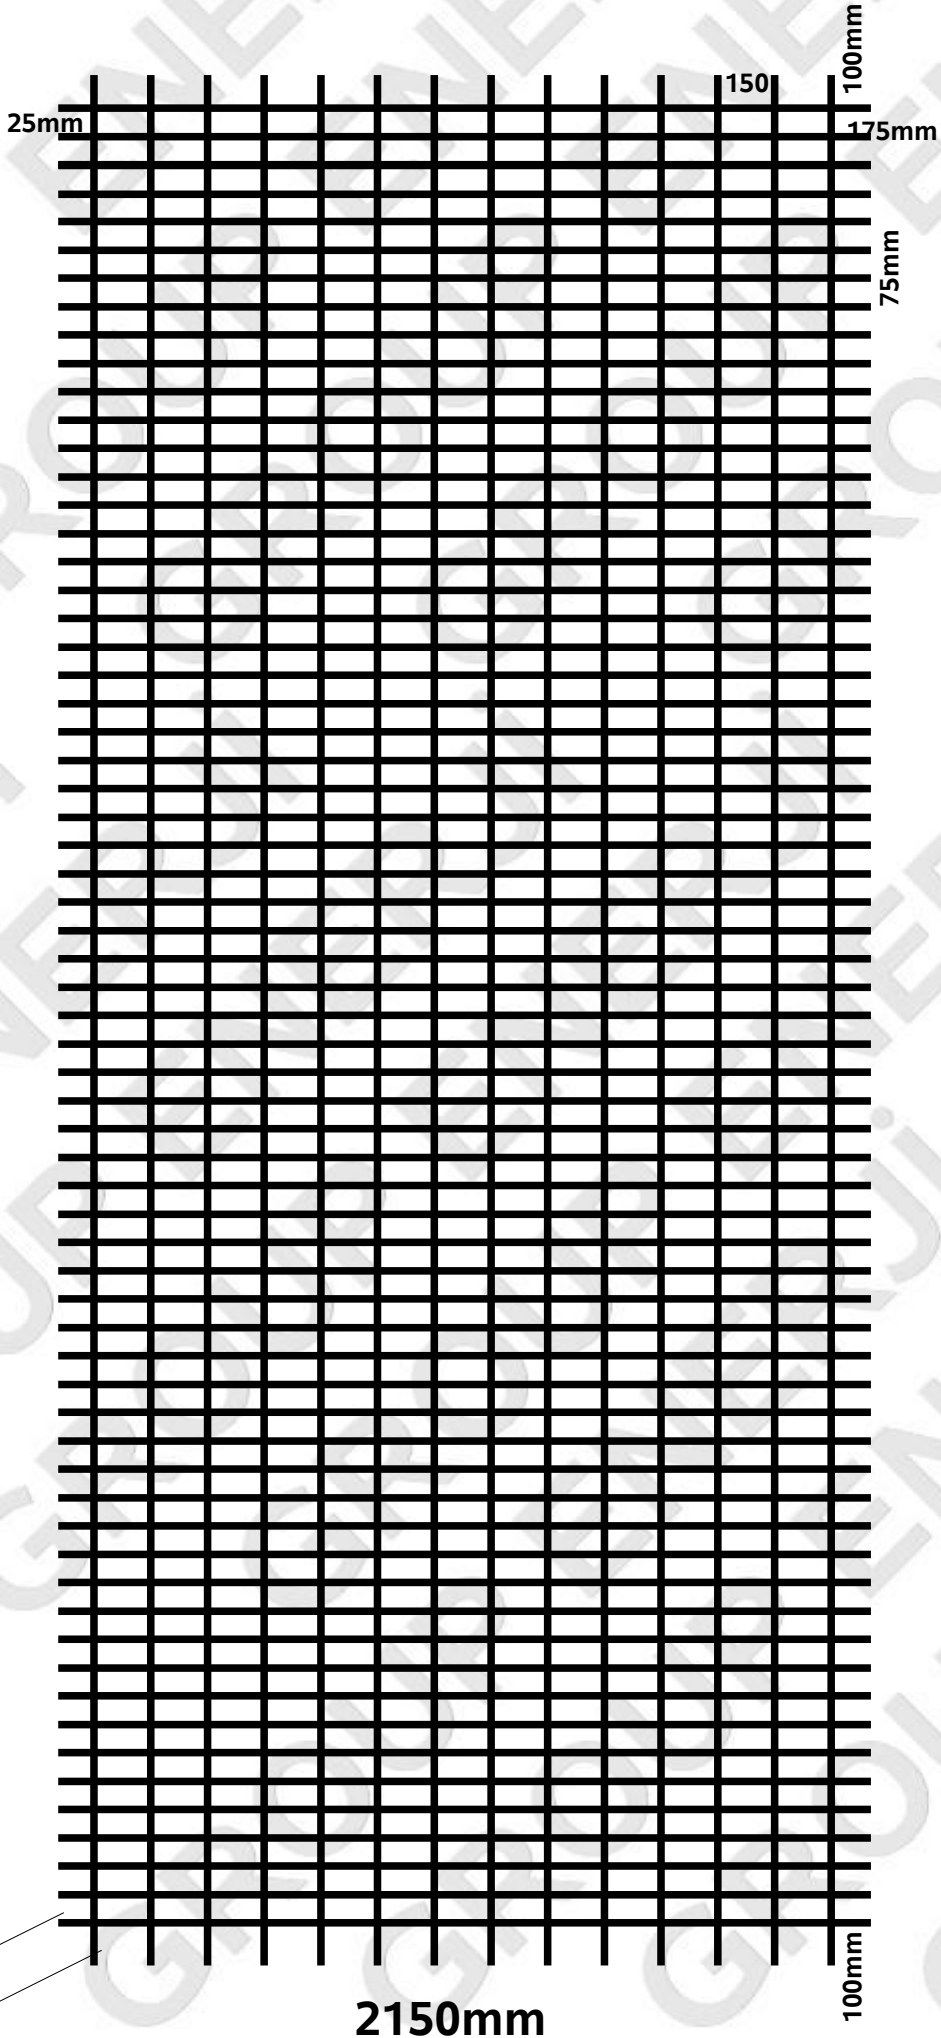

**Q589/589**

tek çubuklu

www.groupenerji.com

7.5mm  
10.60mm

2150mm

100mm

5000mm

150

100mm

175mm

75mm